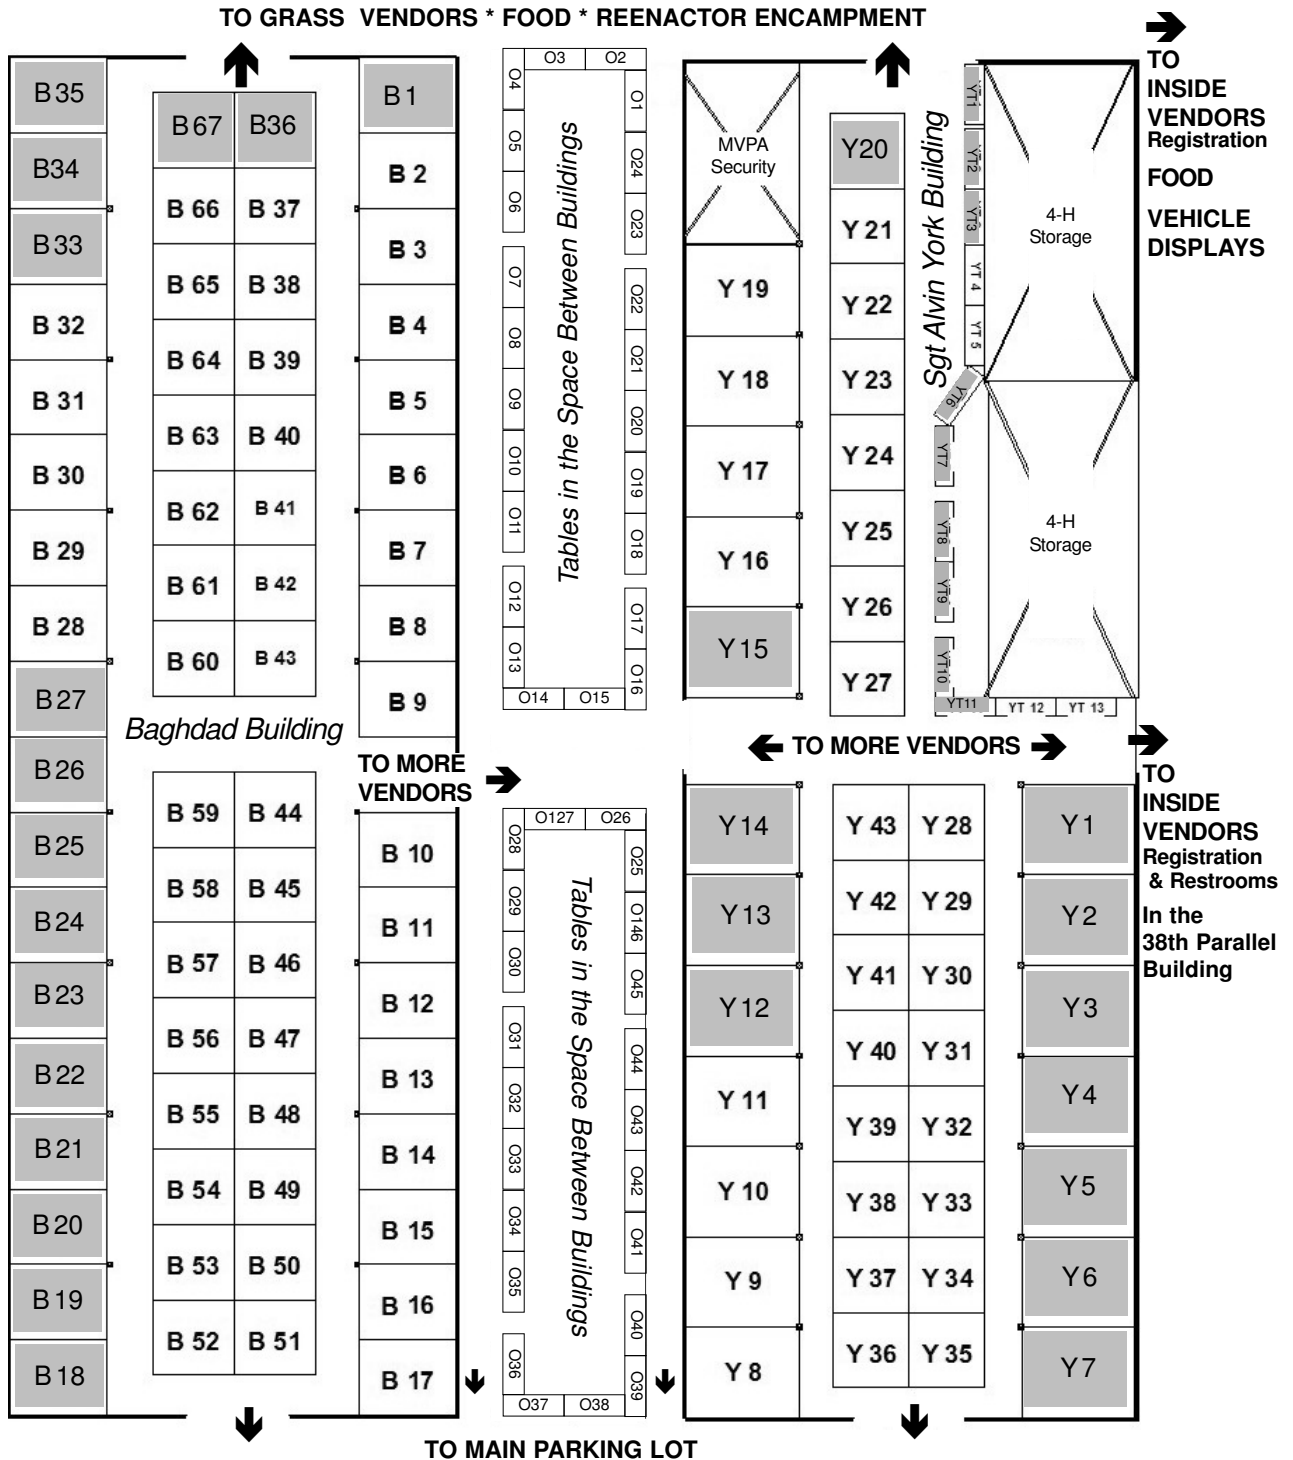

Sgt Alvin York & Baghdad Buildings ☼ Outside Vendor Spaces

To Reserve Your Spaces Contact MVPA-HQ @ (800) 365-5798 or hq@mvpa.org

Baghdad Building

- 10'x10' Center Space B36-B67 = \$65 ea
- 10'x12'10" Perimeter Space B1-B35 = \$70 ea
- Add 25% to above price for non MVPA members
- *Building can not be locked down
- *Must cart or carry items to your space
- * 4' Isles * Concrete Floors * Electricity
- * Roof Only- No Walls * Price = Space Only

See site map for grass vendor information

Tables Between Buildings

- 8' x 30" tables O1 - O46 = \$40 ea
- Add 25% to above price for non MVPA members
- * No Roof * On Blacktop * Some Shade
- * Between buildings, some wind protection
- * Must cart or carry items to your tables

Sgt Alvin York Building

- 10'x10' Center Spaces Y20-Y43 = \$75 ea
- 15'x12' Parameter Space Y1-Y19 = \$90 ea
- Tables 8'x30" YT1-YT13 = \$40 ea
- Add 25% to above prices for non MVPA members
- * Building will be locked down overnight
- * Must cart or carry items to your space
- * 4' Isles * Concrete Floors * Electricity
- * Large Open Windows * Ventilation Fans
- * Price = Space Only

Shaded Spaces/Tables Are Sold

TO MAIN PARKING LOT